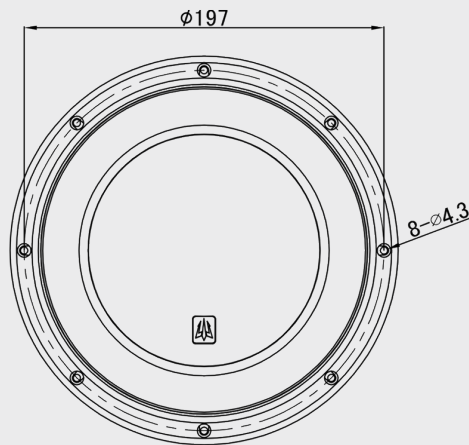

SQ8S4

8" SVC SUBWOOFER

400W
PEAK POWER

8 IN
SUBWOOFER

4 OHM
IMPEDANCE

SINGLE
VOICE COIL

SPECIFICATIONS:

Peak Power: 400 Watts
RMS Power: 200 Watts
Impedance: 4 Ohm
Voice Coil: 1.5"
Magnet: 48oz
Frequency Response: 45Hz \pm 20%
Sealed Box Volume: 0.3 cu. ft.
Vented Box Volume: 0.35 cu. ft.
(Port Tube: 2"x18")

FEATURES:

Stitched In Tinsel Leads
Black Polypropylene Cone
Stamped Steel Basket
Black Rubber Surround