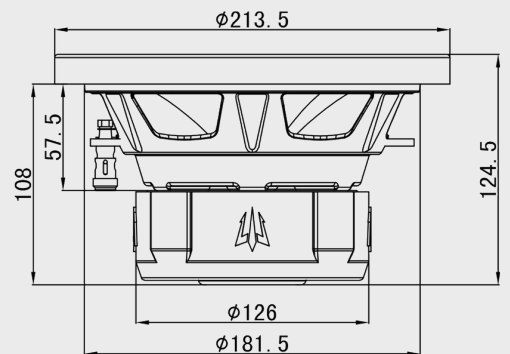

SQ8S4

8" SVC SUBWOOFER

400W
PEAK POWER

8 IN
SUBWOOFER

4 OHM
IMPEDANCE

SINGLE
VOICE COIL

SPECIFICATIONS:

Peak Power: 400 Watts
RMS Power: 200 Watts
Impedance: 4 Ohm
Voice Coil: 1.5"
Magnet: 48oz
Frequency Response: 45Hz \pm 20%
Sealed Box Volume: 0.3 cu. ft.
Vented Box Volume: 0.35 cu. ft.
(Port Tube: 2"x18")

FEATURES:

Stitched In Tinsel Leads
Black Polypropylene Cone
Stamped Steel Basket
Black Rubber Surround