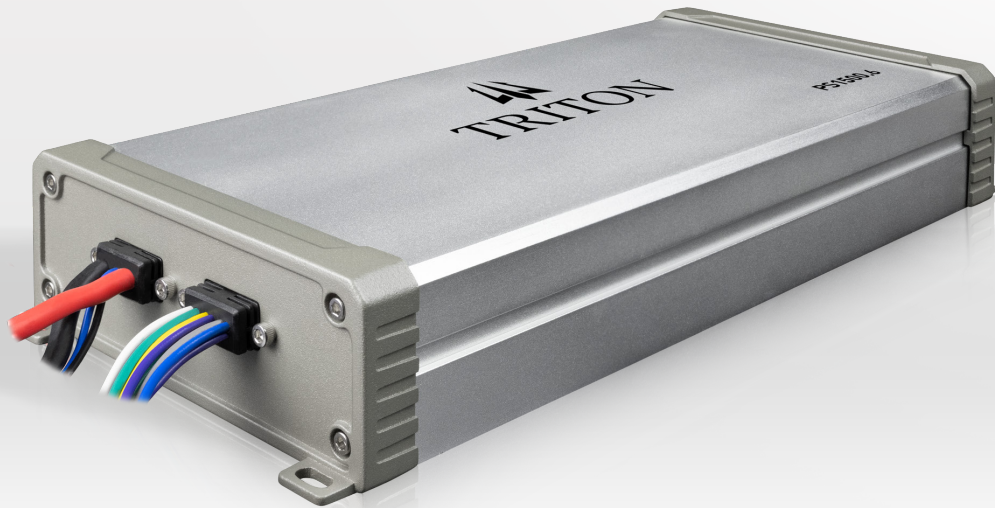

PS15006

1500W MARINE & POWERSPORT 6-CHANNEL AMPLIFIER

1500W
PEAK POWER

SIX
CHANNEL

D
CLASS

SPECIFICATIONS:

Power RMS 2Ω @ 14.4V: 6 X 120W
 Power RMS 4Ω @ 14.4V: 6 X 85W
 Power RMS Bridged 4Ω @ 14.4V: 3 x 200W
 THD+N @ Nominal Power: < 1%
 Frequency Response: 20Hz ~24KHz
 SNR: 80dB
 Dimensions: 8.38" x 5.12" x 1.97"

RF Remote Sub Level Control
 Input Sensitivity: 0.2V ~ 6V
 Damping Factor: 180
 Low Pass Filter: 50Hz ~500Hz
 High Pass Filter: 50Hz ~500Hz
 Bass Boost: Adjustable 0-12dB
 Bass Boost Center Frequency: 45Hz
 IPX-6 Waterproof Protection